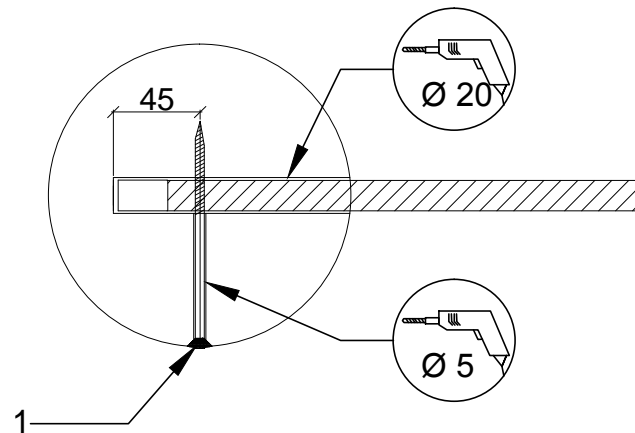

NORLEG	
Mont.p. nr. 7A	
LE -	
10.05.2004	REV. F: 20.11.2014

Parts list		
POS	PART. NO	NAME/DIMENSION
1	LE 16188	6x120 mm

This drawing is the property of NORLEG and pursuant to current legislation may not be copied, transferred to or used by any third party. Should this drawing be used, a fee of 10% of the assumed contract price will be charged.